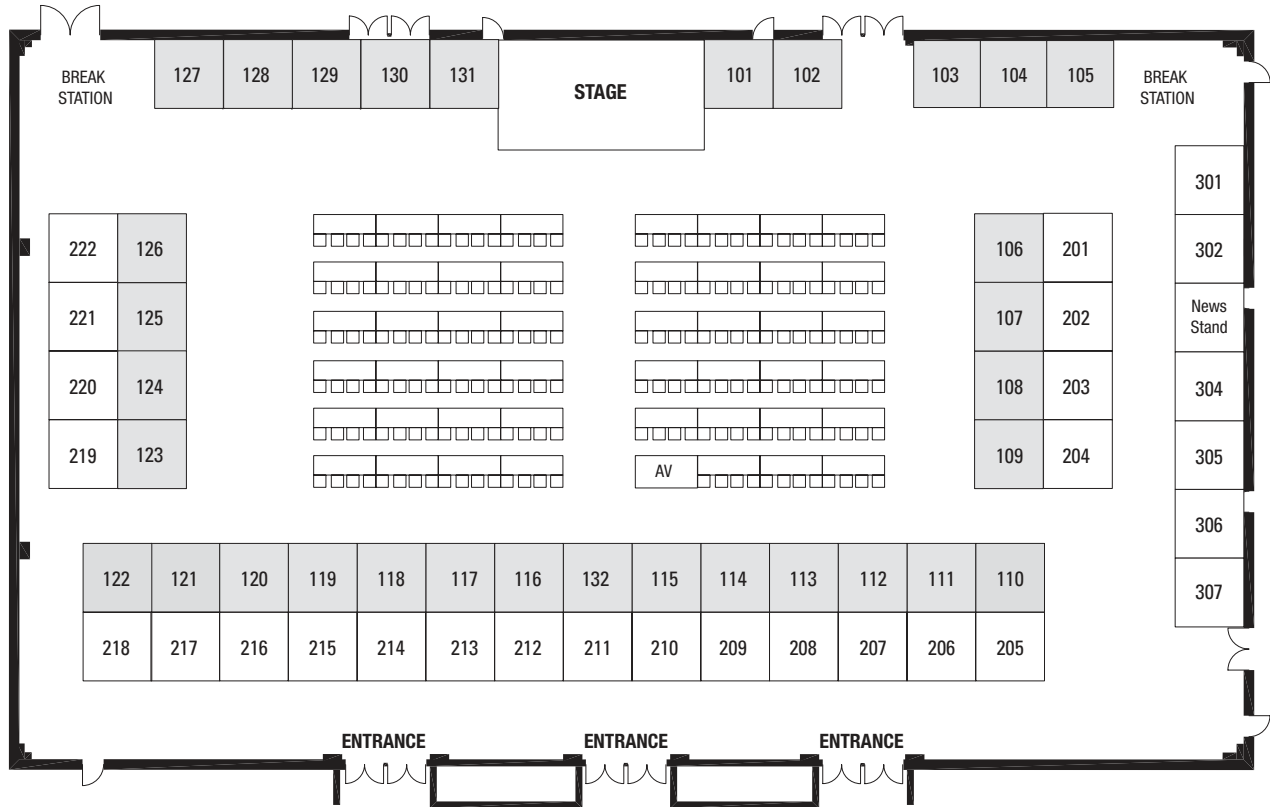

2011 Logistics Conference & Expo - Floor Plan

- | | | |
|--|--|---|
| 123 A. Duie Pyle | 222 Expak Logistics | 130 QualifiedCarriers.com |
| 116 AAA Cooper Transportation | 219 Express-1 | 131 RateLinx |
| 118 ABF Freight System, Inc. | 113-114 FedEx | 210 Sea Star Line, LLC |
| 217 Ace World Wide/Atlas Van Lines | 212 Forward Air Solutions, Inc. | 128 Shippers Commonwealth
(a RedPrairie Company) |
| 203 AFMS | 206 Greatwide Truckload Management | 119 SMC3 |
| 129 AFN, LLC | 101 Green Mountain Consulting | 125 Southeastern Freight Lines |
| 306 American Fast Freight | 209 H&M International Transportation | 218 Sunteck Transport Group |
| 208 American Logistics Aid Network | 207 Hassett Air Express | 205 Syncada from Visa |
| 301 Apex Xpress, Inc. | 307 Intellect Technologies, Inc. | 107 The Dependable Companies |
| 108 Argix Direct | 127 Invensis Inc. | 120 The Shevell Group/NEMF |
| 112 Averitt Express | 220 J.B. Hunt Transport Services, Inc. | 115 ... Transaver Transportation Consultants |
| 201 BearWare Inc. | 302 Journal of Commerce | 202 Transite Technology, Inc. |
| 213 Benton Express Inc. | 122 K & R Sales Inc. | 104 UPS Freight |
| 215 BNSF Logistics | 214 Nations Express | 109 U.S. Bank Freight Payment |
| 132 C.H. Robinson Worldwide | 126 Oak Harbor Freight Lines | 106 Werner Enterprises |
| 204 CT Logistics | 117 Old Dominion Freight Line | 304 Women In Trucking |
| 102 Clean Energy Fuels Corp. | 305 Pacer International, Inc. | 216 World Trade 100 |
| 211 Datatrac Corp. | 121 Pacific Alaska Freightways | 110-111 YRC Worldwide Inc. |
| 124 Dayton Freight Lines | 221 Panther Expedited Services | |
| 103 Estes Express Lines | 105 PITT OHIO | |